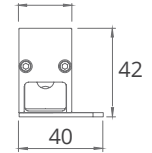

## SPECIFICATION

<b>MODEL</b>	HIGH WAVE LINEAR PM DC
<b>OPERATING VOLTAGE</b>	24V DC, 48V DC
<b>POWER CONSUMPTION</b>	9W/305mm, 31W/1220mm
<b>LED TYPE</b>	High Power LED
<b>COLOUR TEMP OPTION</b>	2700K, 3000K, 4000K, 5000K, Tunable White, RGB, RGBW
<b>CRI</b>	90min, 80min
<b>PRODUCT EFFICIENCY</b>	78.3lm/W@3000K
<b>FULL WIDTH AT HALF MAXIMUM (OPTICS)</b>	10°*40°, 20°*40°, 25°, 35°, 45°, 60°
<b>MATERIAL</b>	Aluminum + Tempered Glass
<b>AMBIENT OPERATING TEMPERATURE</b>	-20°C ~ +55°C
<b>LUMEN MAINTENANCE</b>	50,000 hours/L70 at 25°C
<b>DIMENSIONS</b>	1220(L)*25(W)*40 (H)mm 1220(L)*25(W)*70.5(H)mm(Adjustable Bracket) 305/610/915/1000mm available
<b>CABLE LENGTH</b>	300mm
<b>CONTROL SYSTEM</b>	ON/OFF, DMX/RDM, 0-10V Dim
<b>MOUNTING TYPE</b>	Surface
<b>IP RATING</b>	IP66

**DIMENSIONS**

Adjustable Bracket

Flat Bracket

Louver

Barn Door(BD)

Leader Cable

Jumper Cable

\*all units are in mm