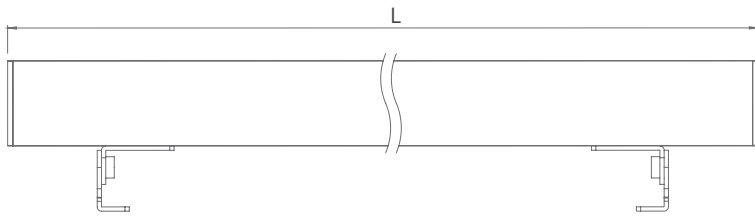

DIMENSIONS

*all units are in mm

OPTIC SELECTION

10°x40°

LED	Lumens	Watts	Efficacy
WHITE	2119.17	31.00	68.35

CenterBeamLux	Illuminance at Distance
1589.76 lx	02.5 m
397.44 lx	05.0 m
176.64 lx	07.5 m
99.36 lx	10.0 m
63.59 lx	12.5 m
44.16 lx	15.0 m

■ Ver. Spread: 11.8° ■ Horiz. Spread: 45.8°

20°x40°

LED	Lumens	Watts	Efficacy
WHITE	2296.01	31.00	74.06

CenterBeamLux	Illuminance at Distance
1388.81 lx	02.5 m
347.20 lx	05.0 m
154.31 lx	07.5 m
86.80 lx	10.0 m
55.55 lx	12.5 m
38.58 lx	15.0 m

■ Ver. Spread: 16.6° ■ Horiz. Spread: 44.5°

25°

LED	Lumens	Watts	Efficacy
WHITE	2490.20	31.80	78.30

CenterBeamLux	Illuminance at Distance
1460.35 lx	02.5 m
365.09 lx	05.0 m
162.26 lx	07.5 m
91.27 lx	10.0 m
58.41 lx	12.5 m
40.57 lx	15.0 m

■ Ver. Spread: 22.2° ■ Horiz. Spread: 22.3°

3000K