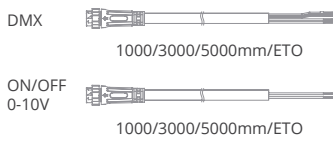

## SPECIFICATION

<b>MODEL</b>	HIGH WAVE LINEAR PM DC
<b>OPERATING VOLTAGE</b>	24V DC, 48V DC
<b>POWER CONSUMPTION</b>	9W/305mm, 31W/1220mm
<b>LED TYPE</b>	High Power LED
<b>COLOUR TEMP OPTION</b>	2700K, 3000K, 4000K, 5000K, Tunable White, RGB, RGBW
<b>CRI</b>	90min, 80min
<b>PRODUCT EFFICIENCY</b>	78.3lm/W@3000K
<b>FULL WIDTH AT HALF MAXIMUM (OPTICS)</b>	10°*40°, 20°*40°, 25°, 35°, 45°, 60°
<b>MATERIAL</b>	Aluminum + Tempered Glass
<b>AMBIENT OPERATING TEMPERATURE</b>	-20°C ~ +55°C
<b>LUMEN MAINTENANCE</b>	50,000 hours/L70 at 25°C
<b>DIMENSIONS</b>	1220(L)*25(W)*40 (H)mm 1220(L)*25(W)*70.5(H)mm(Adjustable Bracket) 305/610/915/1000mm available
<b>CABLE LENGTH</b>	300mm
<b>CONTROL SYSTEM</b>	ON/OFF, DMX/RDM, 0-10V Dim
<b>MOUNTING TYPE</b>	Surface
<b>IP RATING</b>	IP66

## FEATURES & OPTIONS

- |                |                   |
|----------------|-------------------|
| 01. CW         | 10. RAL9005       |
| 02. NW         | 11. IP66          |
| 03. WW         | 12. ANTI-SALINE   |
| 04. DW         | 13. POLAR         |
| 05. RGB        | 14. DMX           |
| 06. RGBW       | 15. RFU           |
| 07. RAL9003    | 16. RDM           |
| 08. GRMEN GREY | 17. WIRELESS DATA |
| 09. RAL7016    |                   |

**DIMENSIONS**

Adjustable Bracket

Flat Bracket

Louver

Barn Door(BD)

Leader Cable

Jumper Cable

\*all units are in mm

**OPTIC SELECTION**

10°x40°

LED	Lumens	Watts	Efficacy
WHITE	2119.17	31.00	68.35

CenterBeamLux	Illuminance at Distance
1589.76 lx	02.5 m
397.44 lx	05.0 m
176.64 lx	07.5 m
99.36 lx	10.0 m
63.59 lx	12.5 m
44.16 lx	15.0 m