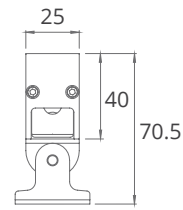

## SPECIFICATION

<b>MODEL</b>	HIGH WAVE LINEAR PM DC
<b>OPERATING VOLTAGE</b>	24V DC, 48V DC
<b>POWER CONSUMPTION</b>	9W/305mm, 31W/1220mm
<b>LED TYPE</b>	High Power LED
<b>COLOUR TEMP OPTION</b>	2700K, 3000K, 4000K, 5000K, Tunable White, RGB, RGBW
<b>CRI</b>	90min, 80min
<b>PRODUCT EFFICIENCY</b>	78.3lm/W@3000K
<b>FULL WIDTH AT HALF MAXIMUM (OPTICS)</b>	10°*40°, 20°*40°, 25°, 35°, 45°, 60°
<b>MATERIAL</b>	Aluminum + Tempered Glass
<b>AMBIENT OPERATING TEMPERATURE</b>	-20°C ~ +55°C
<b>LUMEN MAINTENANCE</b>	50,000 hours/L70 at 25°C
<b>DIMENSIONS</b>	1220(L)*25(W)*40 (H)mm 1220(L)*25(W)*70.5(H)mm(Adjustable Bracket) 305/610/915/1000mm available
<b>CABLE LENGTH</b>	300mm
<b>CONTROL SYSTEM</b>	ON/OFF, DMX/RDM, 0-10V Dim
<b>MOUNTING TYPE</b>	Surface
<b>IP RATING</b>	IP66

**DIMENSIONS**

Adjustable Bracket

Flat Bracket

Louver

Barn Door(BD)

Leader Cable

Jumper Cable

\*all units are in mm