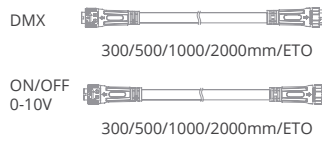

## SPECIFICATION

<b>MODEL</b>	HIGH WAVE LINEAR PM DC
<b>OPERATING VOLTAGE</b>	24V DC, 48V DC
<b>POWER CONSUMPTION</b>	9W/305mm, 31W/1220mm
<b>LED TYPE</b>	High Power LED
<b>COLOUR TEMP OPTION</b>	2700K, 3000K, 4000K, 5000K, Tunable White, RGB, RGBW
<b>CRI</b>	90min, 80min
<b>PRODUCT EFFICIENCY</b>	78.3lm/W@3000K
<b>FULL WIDTH AT HALF MAXIMUM (OPTICS)</b>	10°*40°, 20°*40°, 25°, 35°, 45°, 60°
<b>MATERIAL</b>	Aluminum + Tempered Glass
<b>AMBIENT OPERATING TEMPERATURE</b>	-20°C ~ +55°C
<b>LUMEN MAINTENANCE</b>	50,000 hours/L70 at 25°C
<b>DIMENSIONS</b>	1220(L)*25(W)*40 (H)mm 1220(L)*25(W)*70.5(H)mm(Adjustable Bracket) 305/610/915/1000mm available
<b>CABLE LENGTH</b>	300mm
<b>CONTROL SYSTEM</b>	ON/OFF, DMX/RDM, 0-10V Dim
<b>MOUNTING TYPE</b>	Surface
<b>IP RATING</b>	IP66

## FEATURES & OPTIONS

- |                |                   |
|----------------|-------------------|
| 01. CW         | 10. RAL9005       |
| 02. NW         | 11. IP66          |
| 03. WW         | 12. ANTI-SALINE   |
| 04. DW         | 13. POLAR         |
| 05. RGB        | 14. DMX           |
| 06. RGBW       | 15. RFU           |
| 07. RAL9003    | 16. RDM           |
| 08. GRMEN GREY | 17. WIRELESS DATA |
| 09. RAL7016    |                   |

**DIMENSIONS**

Adjustable Bracket

Flat Bracket

Louver

Barn Door(BD)

Leader Cable

Jumper Cable

\*all units are in mm

**OPTIC SELECTION**

10°x40°

LED	Lumens	Watts	Efficacy
WHITE	2119.17	31.00	68.35

CenterBeamLux	Illuminance at Distance
1589.76 lx	02.5 m
397.44 lx	05.0 m
176.64 lx	07.5 m
99.36 lx	10.0 m
63.59 lx	12.5 m
44.16 lx	15.0 m