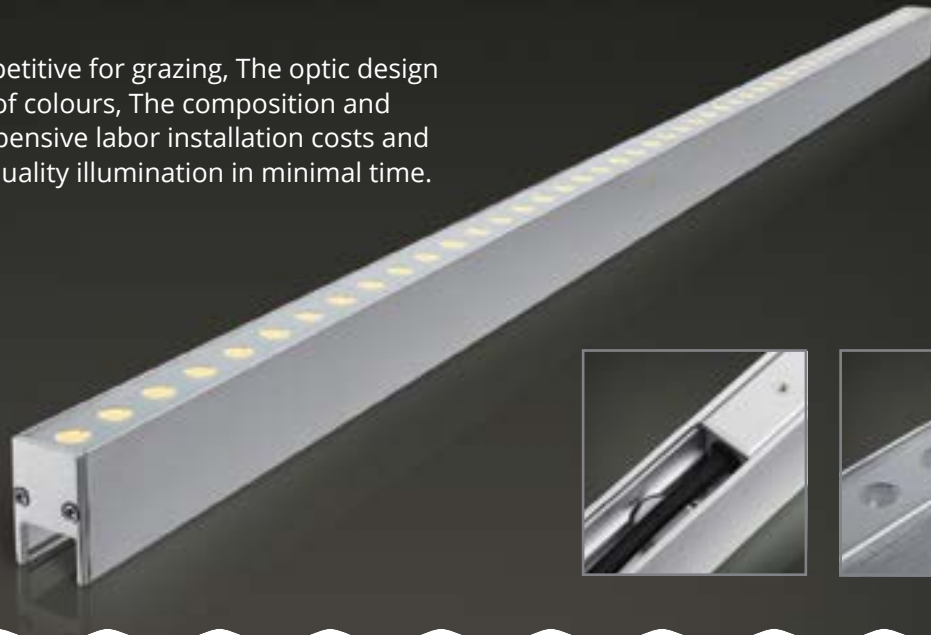

# LINEAR PM DC

Cost effective and competitive for grazing, The optic design offers smooth mixture of colours, The composition and efficient design save expensive labor installation costs and achieving long runs of quality illumination in minimal time.

## SPECIFICATION

<b>MODEL</b>	HIGH WAVE LINEAR PM DC
<b>OPERATING VOLTAGE</b>	24V DC, 48V DC
<b>POWER CONSUMPTION</b>	9W/305mm, 31W/1220mm
<b>LED TYPE</b>	High Power LED
<b>COLOUR TEMP OPTION</b>	2700K, 3000K, 4000K, 5000K, Tunable White, RGB, RGBW
<b>CRI</b>	90min, 80min
<b>PRODUCT EFFICIENCY</b>	78.3lm/W@3000K
<b>FULL WIDTH AT HALF MAXIMUM (OPTICS)</b>	10°*40°, 20°*40°, 25°, 35°, 45°, 60°
<b>MATERIAL</b>	Aluminum + Tempered Glass
<b>AMBIENT OPERATING TEMPERATURE</b>	-20°C ~ +55°C
<b>LUMEN MAINTENANCE</b>	50,000 hours/L70 at 25°C
<b>DIMENSIONS</b>	1220(L)*25(W)*40 (H)mm 1220(L)*25(W)*70.5(H)mm(Adjustable Bracket) 305/610/915/1000mm available
<b>CABLE LENGTH</b>	300mm
<b>CONTROL SYSTEM</b>	ON/OFF, DMX/RDM, 0-10V Dim
<b>MOUNTING TYPE</b>	Surface
<b>IP RATING</b>	IP66